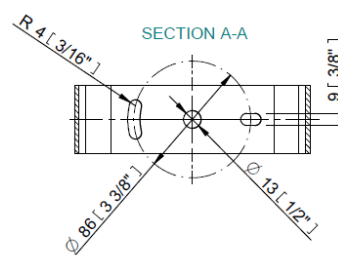

Specification:

ELECTRICAL	Input Voltage	100 - 240 V AC 50/60 Hz (CE)
		120 - 277 V AC 50/60 Hz (US)
	Typical Power Consumption	70 W +/-10 %
OPTICAL	Light Source	6 x 15 W Multichip LEDs
	Colour Variants	RGBW (W - 6500 K), RGBA, PW (W - 3000 K)
	Beam Angle	7°, 13°, 20°, 30°, 40°, 60°, 90°, 7° x 30°, 30° x 7°, 7° x 60°, 60° x 7°, 35° x 70°, 70° x 35°, 10° x 90°, 90° x 10°
	Lumen Output Delivered	2.075 lm (RGBW 7° W - 6500 K, all LEDs on full, 700 mA)
	Projected Lumen Maintenance	60.000 hrs (L70 @ 77 °F / 25 °C)
CONTROL	Display	Two Row LCD Display With Control Buttons
	Wireless DMX (Option)	Lumen Radio CRMX Technology
	Interface Protocol	USITT DMX512, RDM
	Control System	Third Party DMX Controllers
	Operating Modes	DMX, Stand-alone
	Programs / Functions / Features	Editable Program: 3 (up to 40 steps each)
	Settings / Addressing	Via Two Row LCD Display with Control Buttons or RDM communicator
	Power Supply	Integrated
PHYSICAL	Width x Height x Depth	216 x 261 x 200 mm (8.5 x 10.28 x 7.87 in.)
	Weight	5.7 kg / 12.6 lbs
	Housing	High Pressure Die-Cast Aluminium Body
		Tempered Glass
	Finish Options	Standard Colour - Graphite Black (RAL 9011), Silver (RAL 9006)
		Cost Option - Custom RAL
	Cables / Connections	Li9Y11Y 3 x AWG16+1(2 x AWG24), Junction Box
	Mounting Method	Yoke, Floor Stand (optional)
	Adjustability	+35° / -90°
	Protection Factor	IP67 (IP66 Junction Box) / Suitable For Wet Locations
	IK Rating	IK09
	Cooling System	Convection
	Operating Ambient Temperature	-20 °C / +40 °C (-4 °F / +104 °F)
	Operating Temperature	+80 °C @ Ambient +40 °C (+176 °F @ Ambient +104 °F)
Total Heat Dissipation	240 BTU/h (calculated)	
CERTIFICATION	Listings	ETL / cETL, CE, RoHS

Top Hat

Half Top Hat

Land Spike

Photometric data:

Beam Angle	Lumen Output (lm)
	RGBW (All LEDs full)
7°	2 075
13°	2 075
20°	2 050
30°	2 043
40°	2 037
60°	2 033
90°	1 979
7° x 30°, 30° x 7°	1 995
7° x 60°, 60° x 7°	1 965
35° x 70°, 70° x 35°	1 988
10° x 90°, 90° x 10°	1 852