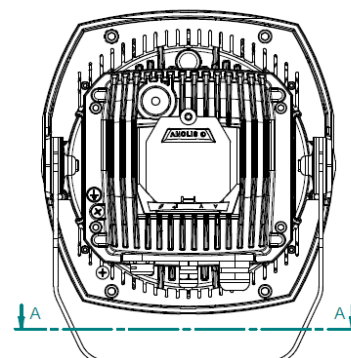

Specification:

ELECTRICAL	Input Voltage	100 - 240 V AC 50/60 Hz (CE)
		120 - 277 V AC 50/60 Hz (US)
	Typical Power Consumption	70 W +/-10 %
OPTICAL	Light Source	6 x 15 W Multichip LEDs
	Colour Variants	RGBW (W - 6500 K), RGBA, PW (W - 3000 K)
	Beam Angle	7°, 13°, 20°, 30°, 40°, 60°, 90°, 7° x 30°, 30° x 7°, 7° x 60°, 60° x 7°, 35° x 70°, 70° x 35°, 10° x 90°, 90° x 10°
	Lumen Output Delivered	2.075 lm (RGBW 7° W - 6500 K, all LEDs on full, 700 mA)
	Projected Lumen Maintenance	60.000 hrs (L70 @ 77 °F / 25 °C)
CONTROL	Display	Two Row LCD Display With Control Buttons
	Wireless DMX (Option)	Lumen Radio CRMX Technology
	Interface Protocol	USITT DMX512, RDM
	Control System	Third Party DMX Controllers
	Operating Modes	DMX, Stand-alone
	Programs / Functions / Features	Editable Program: 3 (up to 40 steps each)
	Settings / Addressing	Via Two Row LCD Display with Control Buttons or RDM communicator
	Power Supply	Integrated
PHYSICAL	Width x Height x Depth	216 x 261 x 200 mm (8.5 x 10.28 x 7.87 in.)
	Weight	5.7 kg / 12.6 lbs
	Housing	High Pressure Die-Cast Aluminium Body
		Tempered Glass
	Finish Options	Standard Colour - Graphite Black (RAL 9011), Silver (RAL 9006)
		Cost Option - Custom RAL
	Cables / Connections	Li9Y11Y 3 x AWG16+1(2 x AWG24), Junction Box
	Mounting Method	Yoke, Floor Stand (optional)
	Adjustability	+35° / -90°
	Protection Factor	IP67 (IP66 Junction Box) / Suitable For Wet Locations
	IK Rating	IK09
	Cooling System	Convection
	Operating Ambient Temperature	-20 °C / +40 °C (-4 °F / +104 °F)
	Operating Temperature	+80 °C @ Ambient +40 °C (+176 °F @ Ambient +104 °F)
Total Heat Dissipation	240 BTU/h (calculated)	
CERTIFICATION	Listings	ETL / cETL, CE, RoHS