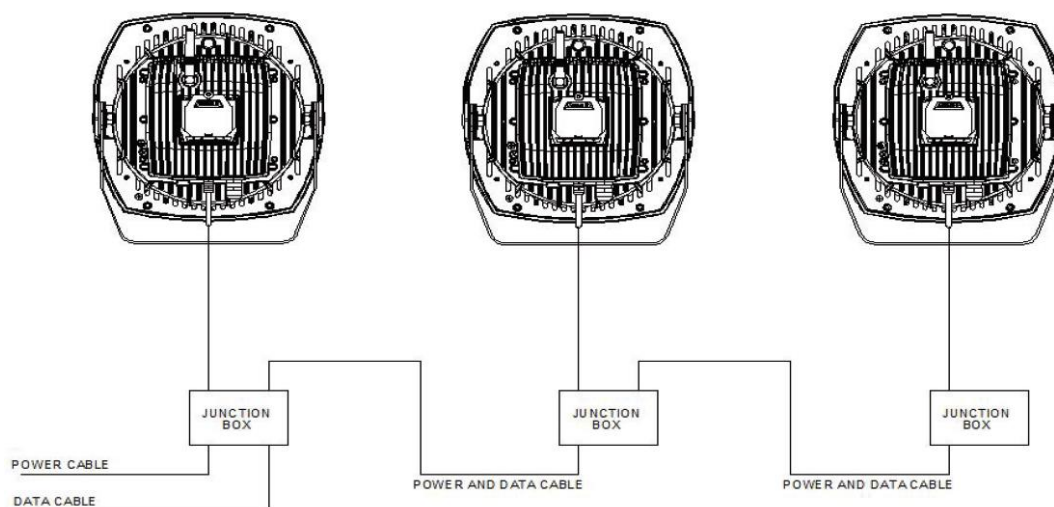

Top Hat

Half Top Hat

Land Spike

Photometric data:

Beam Angle	Lumen Output (lm)
	RGBW (All LEDs full)
7°	2 075
13°	2 075
20°	2 050
30°	2 043
40°	2 037
60°	2 033
90°	1 979
7° x 30°, 30° x 7°	1 995
7° x 60°, 60° x 7°	1 965
35° x 70°, 70° x 35°	1 988
10° x 90°, 90° x 10°	1 852

Connection Scheme:

Core	Connection	Core	Connection
Black	Live	Red	Data +
Blue	Neutral	White	Data -
Yellow / Green	Earth	Shielding	Data GND

Single Product

Multiple Products