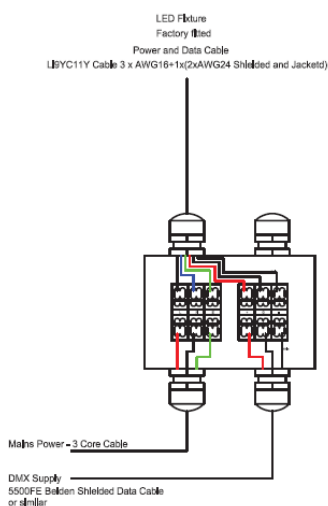

Top Hat

Half Top Hat

Land Spike

Photometric data:

Beam Angle	Lumen Output (lm)
	RGBW (All LEDs full)
7°	2 075
13°	2 075
20°	2 050
30°	2 043
40°	2 037
60°	2 033
90°	1 979
7° x 30°, 30° x 7°	1 995
7° x 60°, 60° x 7°	1 965
35° x 70°, 70° x 35°	1 988
10° x 90°, 90° x 10°	1 852

Connection Scheme:

Core	Connection	Core	Connection
Black	Live	Red	Data +
Blue	Neutral	White	Data -
Yellow / Green	Earth	Shielding	Data GND

Single Product

Multiple Products