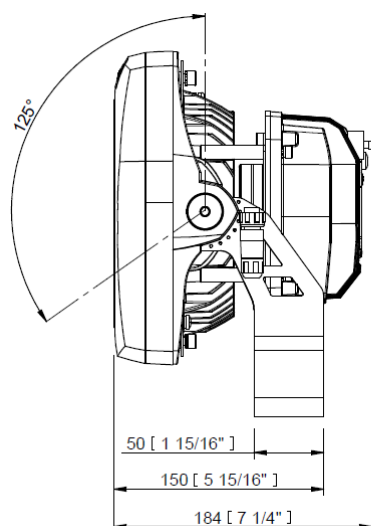

Specification:

ELECTRICAL	Input Voltage	100 - 240 V AC 50/60 Hz (CE)
		120 - 277 V AC 50/60 Hz (US)
	Typical Power Consumption	70 W +/-10 %
OPTICAL	Light Source	6 x 15 W Multichip LEDs
	Colour Variants	RGBW (W - 6500 K), RGBA, PW (W - 3000 K)
	Beam Angle	7°, 13°, 20°, 30°, 40°, 60°, 90°, 7° x 30°, 30° x 7°, 7° x 60°, 60° x 7°, 35° x 70°, 70° x 35°, 10° x 90°, 90° x 10°
	Lumen Output Delivered	2.075 lm (RGBW 7° W - 6500 K, all LEDs on full, 700 mA)
	Projected Lumen Maintenance	60.000 hrs (L70 @ 77 °F / 25 °C)
CONTROL	Display	Two Row LCD Display With Control Buttons
	Wireless DMX (Option)	Lumen Radio CRMX Technology
	Interface Protocol	USITT DMX512, RDM
	Control System	Third Party DMX Controllers
	Operating Modes	DMX, Stand-alone
	Programs / Functions / Features	Editable Program: 3 (up to 40 steps each)
	Settings / Addressing	Via Two Row LCD Display with Control Buttons or RDM communicator
	Power Supply	Integrated
PHYSICAL	Width x Height x Depth	216 x 261 x 200 mm (8.5 x 10.28 x 7.87 in.)
	Weight	5.7 kg / 12.6 lbs
	Housing	High Pressure Die-Cast Aluminium Body
		Tempered Glass
	Finish Options	Standard Colour - Graphite Black (RAL 9011), Silver (RAL 9006)
		Cost Option - Custom RAL
	Cables / Connections	Li9Y11Y 3 x AWG16+1(2 x AWG24), Junction Box
	Mounting Method	Yoke, Floor Stand (optional)
	Adjustability	+35° / -90°
	Protection Factor	IP67 (IP66 Junction Box) / Suitable For Wet Locations
	IK Rating	IK09
	Cooling System	Convection
	Operating Ambient Temperature	-20 °C / +40 °C (-4 °F / +104 °F)
	Operating Temperature	+80 °C @ Ambient +40 °C (+176 °F @ Ambient +104 °F)
Total Heat Dissipation	240 BTU/h (calculated)	
CERTIFICATION	Listings	ETL / cETL, CE, RoHS

Top Hat

Half Top Hat

Land Spike

Photometric data:

Beam Angle	Lumen Output (lm)
	RGBW (All LEDs full)
7°	2 075
13°	2 075
20°	2 050
30°	2 043
40°	2 037
60°	2 033
90°	1 979
7° x 30°, 30° x 7°	1 995
7° x 60°, 60° x 7°	1 965
35° x 70°, 70° x 35°	1 988
10° x 90°, 90° x 10°	1 852