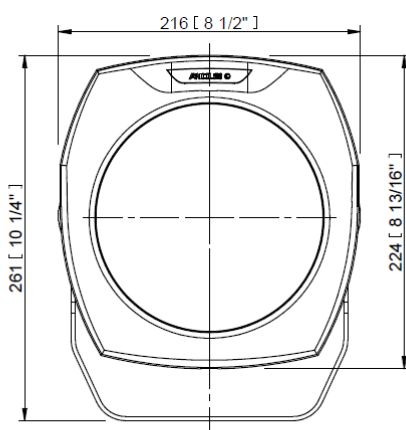

Specification:

ELECTRICAL	Input Voltage	100 - 240 V AC 50/60 Hz (CE)
		120 - 277 V AC 50/60 Hz (US)
	Typical Power Consumption	70 W +/-10 %
OPTICAL	Light Source	6 x 15 W Multichip LEDs
	Colour Variants	RGBW (W - 6500 K), RGBA, PW (W - 3000 K)
	Beam Angle	7°, 13°, 20°, 30°, 40°, 60°, 90°, 7° x 30°, 30° x 7°, 7° x 60°, 60° x 7°, 35° x 70°, 70° x 35°, 10° x 90°, 90° x 10°
	Lumen Output Delivered	2.075 lm (RGBW 7° W - 6500 K, all LEDs on full, 700 mA)
	Projected Lumen Maintenance	60.000 hrs (L70 @ 77 °F / 25 °C)
CONTROL	Display	Two Row LCD Display With Control Buttons
	Wireless DMX (Option)	Lumen Radio CRMX Technology
	Interface Protocol	USITT DMX512, RDM
	Control System	Third Party DMX Controllers
	Operating Modes	DMX, Stand-alone
	Programs / Functions / Features	Editable Program: 3 (up to 40 steps each)
	Settings / Addressing	Via Two Row LCD Display with Control Buttons or RDM communicator
	Power Supply	Integrated
PHYSICAL	Width x Height x Depth	216 x 261 x 200 mm (8.5 x 10.28 x 7.87 in.)
	Weight	5.7 kg / 12.6 lbs
	Housing	High Pressure Die-Cast Aluminium Body
		Tempered Glass
	Finish Options	Standard Colour - Graphite Black (RAL 9011), Silver (RAL 9006)
		Cost Option - Custom RAL
	Cables / Connections	Li9Y11Y 3 x AWG16+1(2 x AWG24), Junction Box
	Mounting Method	Yoke, Floor Stand (optional)
	Adjustability	+35° / -90°
	Protection Factor	IP67 (IP66 Junction Box) / Suitable For Wet Locations
	IK Rating	IK09
	Cooling System	Convection
	Operating Ambient Temperature	-20 °C / +40 °C (-4 °F / +104 °F)
	Operating Temperature	+80 °C @ Ambient +40 °C (+176 °F @ Ambient +104 °F)
Total Heat Dissipation	240 BTU/h (calculated)	
CERTIFICATION	Listings	ETL / cETL, CE, RoHS

Top Hat

Half Top Hat

Land Spike

Photometric data:

Beam Angle	Lumen Output (lm)
	RGBW (All LEDs full)
7°	2 075
13°	2 075
20°	2 050
30°	2 043
40°	2 037
60°	2 033
90°	1 979
7° x 30°, 30° x 7°	1 995
7° x 60°, 60° x 7°	1 965
35° x 70°, 70° x 35°	1 988
10° x 90°, 90° x 10°	1 852