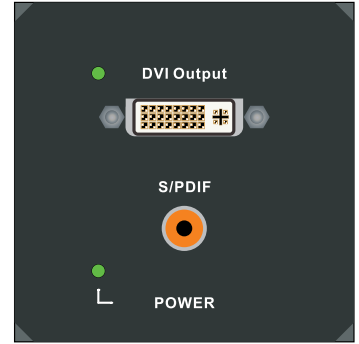

WP-DVI-HDCP-TP-RX50A