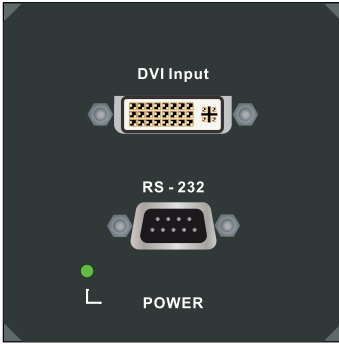

WP-DVI-HDCP-TP and WP-HDMI-TP series

Transmitter and receiver front view

WP-DVI-HDCP-TP-TX50R