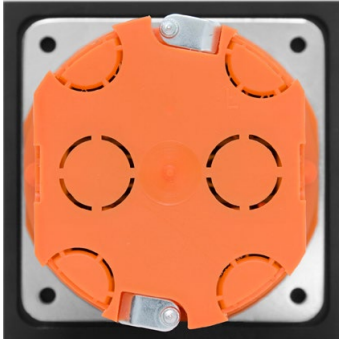

Wall plates EU version

Wall plate rear view