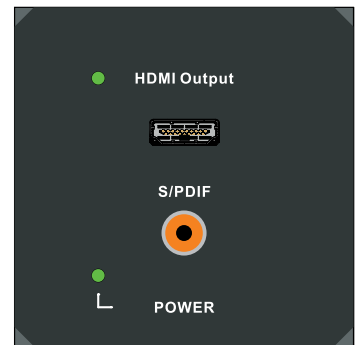

## Specifications

Data rate:	6.75 Gbps (2.25 Gbps per color)
Resolution:	640x480 to 1920x1200 or 2048x1080 deep color (3D)
EDID memory:	Pass through
EDID emulation:	None (transparent)
HDCP pass through:	Yes
TP cable equalization:	0-40dB automatic
LED indicators:	Power, signal detect on RX device
Front panel control:	None
RS-232 pass through:	Yes
Power:	12 V, powered from remote device through TP cables
Power consumption (TX):	1 W
Power consumption (RX):	1,5 W
Dimensions (EU version):	79 W x 9 D x 79 H mm
Dimensions (UK version):	85 W x 9 D x 85 H mm
Weight (EU version):	145 g / product
Weight (UK version):	155 g / product
Compliance:	CE
Warranty:	3 years

## Transmitter and receiver front view

WP-DVI-HDCP-TP-TX50R

WP-DVI-HDCP-TP-RX50R

WP-DVI-HDCP-TP-RX50A

WP-HDMI-TP-TX50R

WP-HDMI-TP-RX50R

WP-HDMI-TP-RX50A