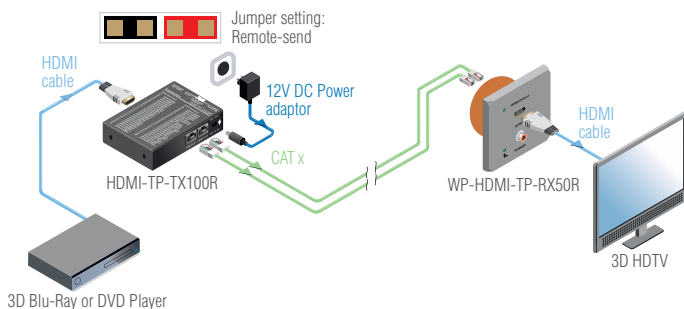

Stand alone application