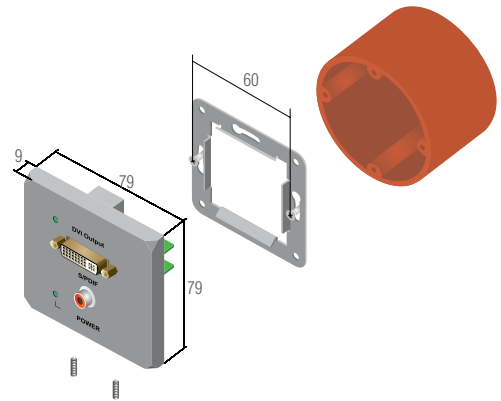

## Transmitter and receiver front view

WP-DVI-HDCP-TP-TX50R

WP-DVI-HDCP-TP-RX50R

WP-DVI-HDCP-TP-RX50A

WP-HDMI-TP-TX50R

WP-HDMI-TP-RX50R

WP-HDMI-TP-RX50A

## Wall plates EU version

Wall plate rear view

Wall plate side view

Dismounted diagram Dimensions shown in millimeters.

## Wall plates UK version

Wall plate rear view

Wall plate side view

Dismounted diagram Dimensions shown in millimeters.