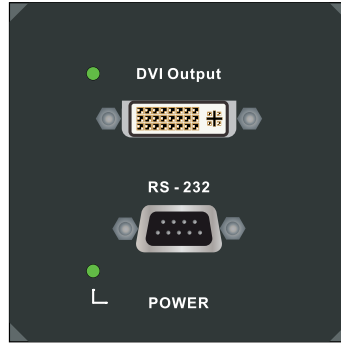

WP-DVI-HDCP-TP-RX50R