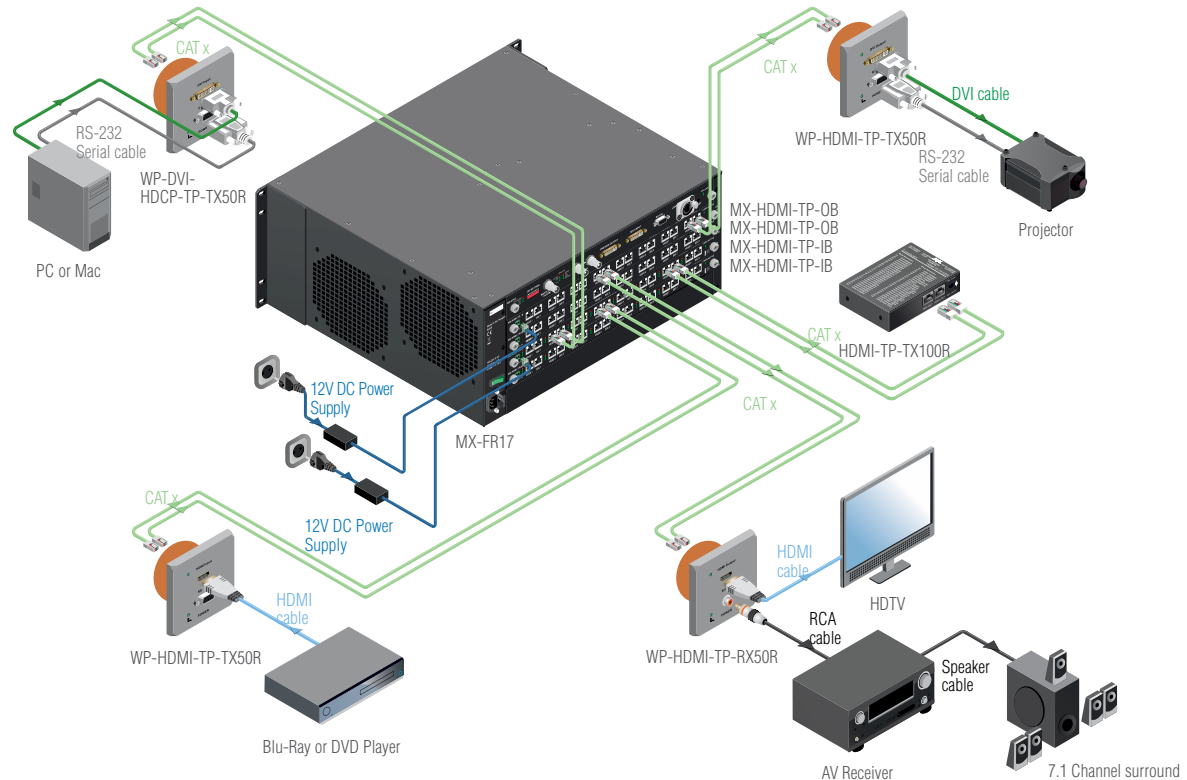

Integrated system operation

Applications

- Executive boardrooms
- Conference rooms, collaborative telepresence
- Multiroom video and audio control
- Home theatre systems

Features

- Extends 3D HDMI, HDCP 1.1 and DVI 1.0 signals
- Supports Dolby TrueHD and DTS-HD Master Audio 7.1 formats
- 1920 x 1200 or 2048 x 1080 maximal resolutions (with 3D support)
- Cross compatibility with any Lightware twisted pair device (if the device can send power)
- Automatic adaptive cable equalization adjustment
- HDCP compliant
- Uncompressed video/audio up to 6.75 Gbps
- Available colors: silver (-S) and black (-K)
- Available dimensions: EU and UK standard versions
- Remote power source
- Easy, universal mounting

Specifications

Data rate:	6.75 Gbps (2.25 Gbps per color)
Resolution:	640x480 to 1920x1200 or 2048x1080 deep color (3D)
EDID memory:	Pass through
EDID emulation:	None (transparent)
HDCP pass through:	Yes
TP cable equalization:	0-40dB automatic
LED indicators:	Power, signal detect on RX device
Front panel control:	None
RS-232 pass through:	Yes
Power:	12 V, powered from remote device through TP cables
Power consumption (TX):	1 W
Power consumption (RX):	1,5 W
Dimensions (EU version):	79 W x 9 D x 79 H mm
Dimensions (UK version):	85 W x 9 D x 85 H mm
Weight (EU version):	145 g / product
Weight (UK version):	155 g / product
Compliance:	CE
Warranty:	3 years

Connectors

Video:	HDMI or 29-pole DVI-I (digital only)
RS-232:	9-pole standard D-sub
Digital S/PDIF audio:	RCA
TP connectors:	2 x RJ45