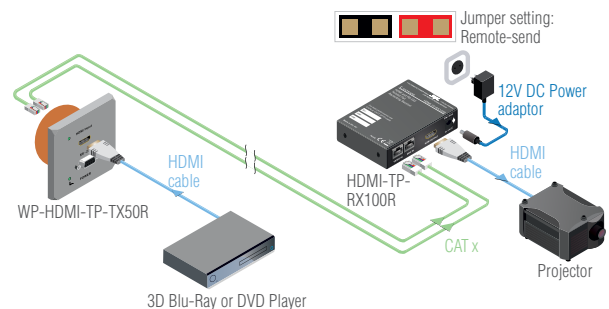

Stand alone application