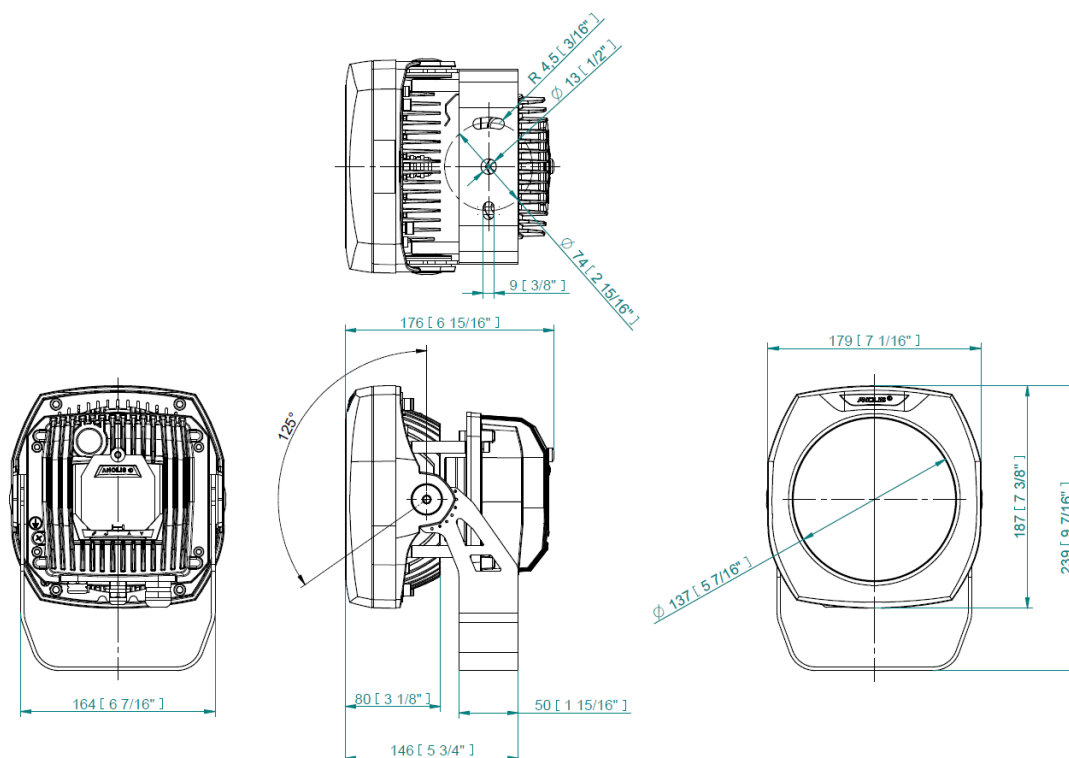

Key features:

- Self switchable power supply working in range of 100 - 277 V AC 50/60 Hz
- Wide range of optical options with high quality and efficiency optical filters
- High quality multichip LED with precise binning
- LCD display for easy setting and controlling
- Wireless DMX option for hard accessible areas
- Durable housing with IK06 and ingress factor of IP67