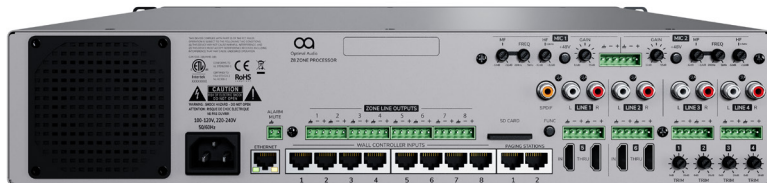

Controllers

Zone 8

8 zone audio controller with DSP and WebApp

Optimal Audio

FEATURES

- Full suite of audio controls for up to 8 zones
- Fully flexible signal routing
- WebApp interface for easy system configuration and everyday control
- 2 mic, 4 stereo line and 2 HDMI inputs
- Fully programmable presets and timed events
- Very competitive pricing

Zone 8 is the heart of any sound system, handling audio signal management for eight zones. Each

Zone can be configured to do precisely what is required using the intuitive WebApp. It features 4 line and 2 mic inputs plus 2 HDMI inputs for TV and video sound.

Zone 8 has been designed to work seamlessly with other products in the Optimal Audio range and when coupled with our ZonePads and SmartAmp series provides a simple, intuitive and cost-effective audio system with superb sound quality.

SPECIFICATIONS

TYPE	: 8 zone audio processor with DSP and loudspeaker presets
MIC INPUTS	: 2 with 48V phantom power, +12dB to +55dB gain
MIC INPUT PROCESSING	: Fixed hi-pass filter @160Hz; sweepable mid-band 200Hz-5kHz, +/-12dB; HF Shelf @12kHz
LINE INPUTS	: 4 stereo with +26dB gain trim. SPDIF option on input 1
HDMI INPUTS	: 2
LINE OUTPUTS	: 8
ZONEPAD SOCKETS	: 8
PAGING INPUTS (CAT 5)	: 2
LAN ETHERNET 100Mbps	: Yes
ALARM OVERRIDE	: Yes
DIMENSIONS	: (W) 480mm x (H) 88mm x (D) 400mm : (W) 18.90" x (H) 3.461" x (D) 15.7"
WEIGHT	: 9.2kg (20.2lbs)