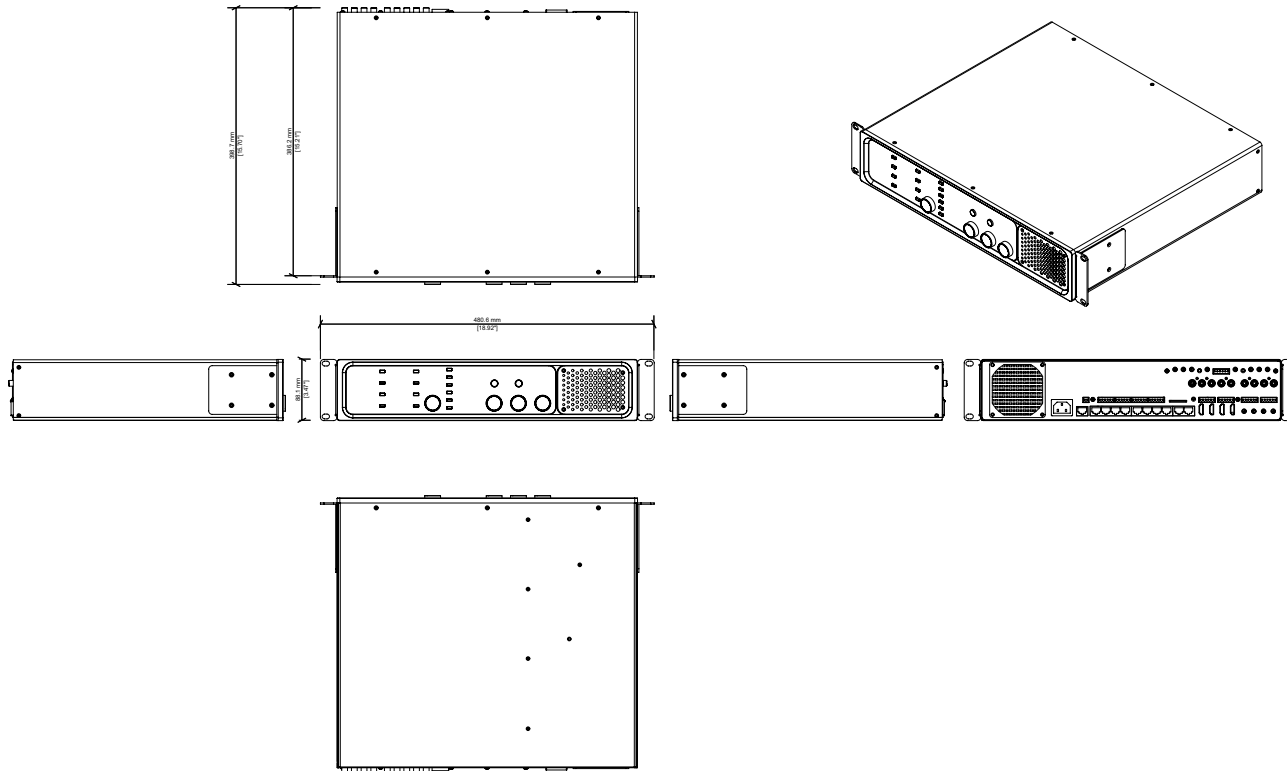

SPECIFICATIONS

TYPE	: 8 zone audio processor with DSP and loudspeaker presets
MIC INPUTS	: 2 with 48V phantom power, +12dB to +55dB gain
MIC INPUT PROCESSING	: Fixed hi-pass filter @160Hz; sweepable mid-band 200Hz-5kHz, +/-12dB; HF Shelf @12kHz
LINE INPUTS	: 4 stereo with +26dB gain trim. SPDIF option on input 1
HDMI INPUTS	: 2
LINE OUTPUTS	: 8
ZONEPAD SOCKETS	: 8
PAGING INPUTS (CAT 5)	: 2
LAN ETHERNET 100Mbps	: Yes
ALARM OVERRIDE	: Yes
DIMENSIONS	: (W) 480mm x (H) 88mm x (D) 400mm : (W) 18.90" x (H) 3.461" x (D) 15.7"
WEIGHT	: 9.2kg (20.2lbs)