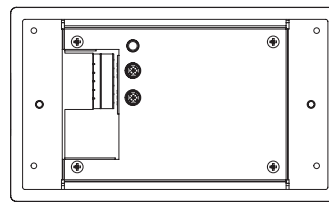

## SPECIFICATIONS

TYPE	: Single zone wall controller with local mic and line inputs
LOCAL MIC INPUT	: 1 with 48V phantom power, +12dB to +55dB gain, fixed hi-pass filter @160Hz
LOCAL MUSIC INPUT	: 1 x mono
MAXIMUM DISTANCE (CAT5)	: 300m
CONNECTION	: RJ 45
DATA PROTOCOL	: Optimal Audio proprietary over CAT 5
CASE MATERIAL	: Zinc plated steel, ABS
LENS MATERIAL	: Clear acrylic
BACK BOX	: 2-gang UK/EURO 20mm deep back box, or 3-gang US, with the use of the US ZonePad adapter plate
DIMENSIONS	: (W) 146mm x (H) 86.2mm x (D) 39.3mm (W) 5.75" x (H) 3.39" x (D) 1.55"
WEIGHT	: 0.35kg (0.8lbs)