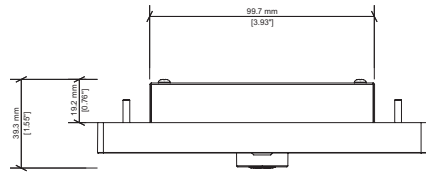

## SPECIFICATIONS

TYPE	: Single zone wall controller with local mic and line inputs
LOCAL MIC INPUT	: 1 with 48V phantom power, +12dB to +55dB gain, fixed hi-pass filter @160Hz
LOCAL MUSIC INPUT	: 1 x mono
MAXIMUM DISTANCE (CAT5)	: 300m
CONNECTION	: RJ 45
DATA PROTOCOL	: Optimal Audio proprietary over CAT 5
CASE MATERIAL	: Zinc plated steel, ABS
LENS MATERIAL	: Clear acrylic
BACK BOX	: 2-gang UK/EURO 20mm deep back box, or 3-gang US, with the use of the US ZonePad adapter plate
DIMENSIONS	: (W) 146mm x (H) 86.2mm x (D) 39.3mm (W) 5.75" x (H) 3.39" x (D) 1.55"
WEIGHT	: 0.35kg (0.8lbs)