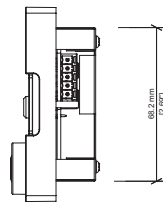

## SPECIFICATIONS

TYPE	: Single zone wall controller with local mic and line inputs
LOCAL MIC INPUT	: 1 with 48V phantom power, +12dB to +55dB gain, fixed hi-pass filter @160Hz
LOCAL MUSIC INPUT	: 1 x mono
MAXIMUM DISTANCE (CAT5)	: 300m
CONNECTION	: RJ 45
DATA PROTOCOL	: Optimal Audio proprietary over CAT 5
CASE MATERIAL	: Zinc plated steel, ABS
LENS MATERIAL	: Clear acrylic
BACK BOX	: 2-gang UK/EURO 20mm deep back box, or 3-gang US, with the use of the US ZonePad adapter plate
DIMENSIONS	: (W) 146mm x (H) 86.2mm x (D) 39.3mm (W) 5.75" x (H) 3.39" x (D) 1.55"
WEIGHT	: 0.35kg (0.8lbs)