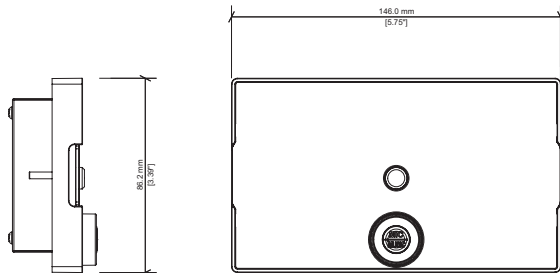

## SPECIFICATIONS

TYPE	: Single zone wall controller with local mic and line inputs
LOCAL MIC INPUT	: 1 with 48V phantom power, +12dB to +55dB gain, fixed hi-pass filter @160Hz
LOCAL MUSIC INPUT	: 1 x mono
MAXIMUM DISTANCE (CAT5)	: 300m
CONNECTION	: RJ 45
DATA PROTOCOL	: Optimal Audio proprietary over CAT 5
CASE MATERIAL	: Zinc plated steel, ABS
LENS MATERIAL	: Clear acrylic
BACK BOX	: 2-gang UK/EURO 20mm deep back box, or 3-gang US, with the use of the US ZonePad adapter plate
DIMENSIONS	: (W) 146mm x (H) 86.2mm x (D) 39.3mm (W) 5.75" x (H) 3.39" x (D) 1.55"
WEIGHT	: 0.35kg (0.8lbs)