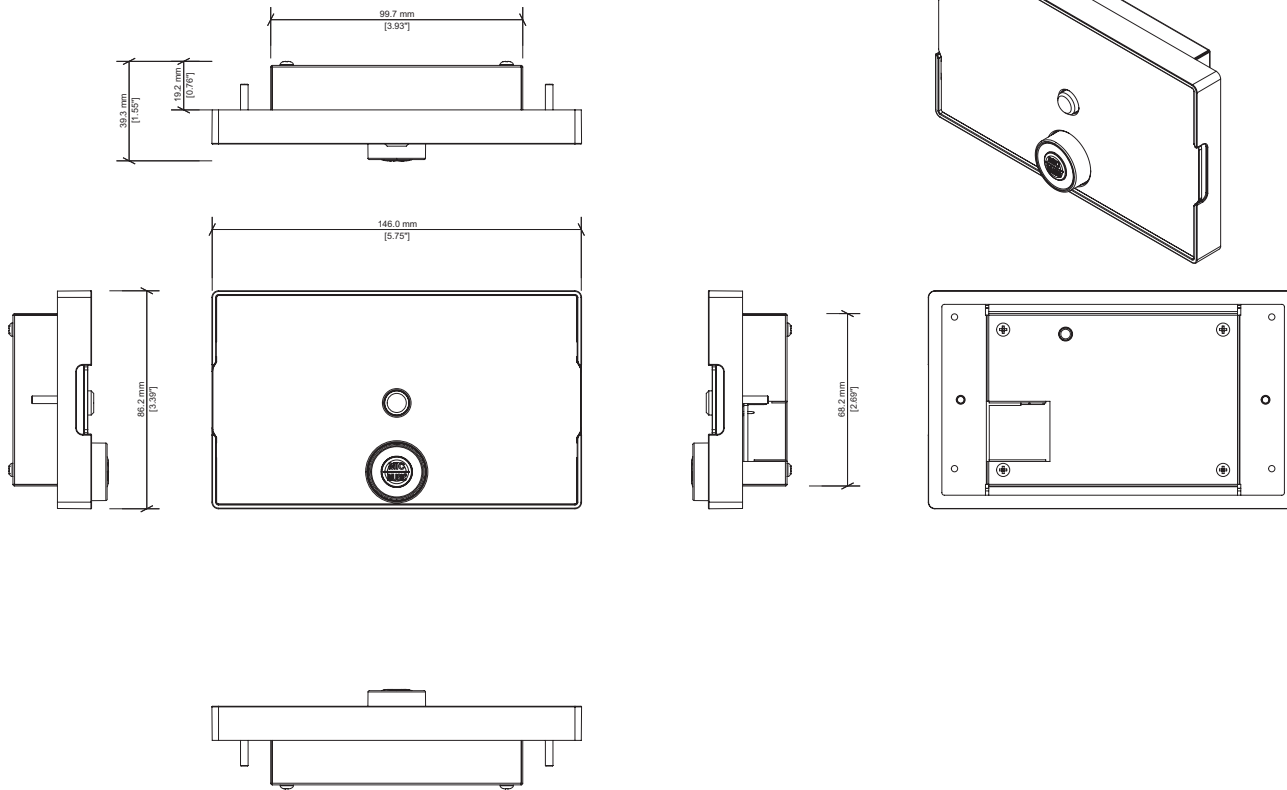

4 zone wall controller

Optimal Audio

SPECIFICATIONS

TYPE	: 4 zone wall controller
MAXIMUM DISTANCE (CAT5)	: 300m
CONNECTION	: RJ 45
DATA PROTOCOL	: Optimal Audio proprietary over CAT 5
CASE MATERIAL	: Zinc plated steel, ABS
LENS MATERIAL	: Clear acrylic
BACK BOX	: 2-gang UK/EURO 20mm deep back box, or 3-gang US, with the use of the US ZonePad adapter plate
DIMENSIONS	: (W) 146mm x (H) 86.2mm x (D) 39.3mm : (W) 5.75" x (H) 3.39" x (D) 1.55"
WEIGHT	: 0.35kg (0.8lbs)