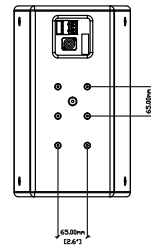

Optimal Audio

SPECIFICATIONS

TYPE	Two-way, full range, passive loudspeaker
FREQUENCY RESPONSE (with preset)	90Hz - 18kHz \pm 3dB -10dB @ 62Hz
DRIVERS	LF: 8" (200mm), ferrite motor system HF: 1" (25mm) exit/1" (25mm) voice coil, HT polymer dome compression driver
RATED POWER	200W (AES) 800W (peak)
NOMINAL IMPEDANCE	8 Ω
SENSITIVITY (1W/1m)	92dB
MAXIMUM SPL	115dB (cont), 121dB (peak)
RECOMMENDED AMP	SmartAmp 30
CROSSOVER	2.9kHz passive
DISPERSION (-6dB)	90° H x 50° V (user-rotatable)
ENCLOSURE	Trapezoid wooden cabinet
FINISH	Black textured paint / White finish by special order
PROTECTIVE GRILLE	Black perforated steel with scrim cloth backing
CONNECTORS	1x NL4, 1x 4 pin Euroblock
PIN CONNECTIONS	NL4 Input only 1+/1-, 4-pin Euroblock with +/- for input and +/- for link connections
FITTINGS	16 x M8, inset bolts
DIMENSIONS	(W) 256mm x (H) 422.5mm x (D) 261mm (W) 10.08" x (H) 16.63" x (D) 10.28"
WEIGHT	10kg (22.05lbs)
ACCESSORIES (available separately)	Wall Bracket A, U Bracket A, M8 Eye Bolt
RECOMMENDED SUB	Sub 10 or Sub 15