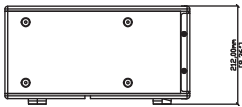

Sub 6

Ultra-compact sub-bass loudspeaker

Optimal Audio

SPECIFICATIONS

TYPE	: Sub-bass loudspeaker
FREQUENCY RESPONSE (with preset)	: 41Hz - 200Hz ± 3dB
	: -10dB @ 37Hz
DRIVERS	: LF: 6.5" (165mm)
RATED POWER	: 200W (AES) 800W (peak)
NOMINAL IMPEDANCE	: 8Ω
SENSITIVITY (1W/1m)	: 88dB (Half Space)
MAXIMUM SPL	: 112dB (cont) 118dB (peak) (Half Space)
RECOMMENDED AMP	: SmartAmp 30
ENCLOSURE	: MDF
FINISH	: Black or white textured paint
PROTECTIVE GRILLE	: Perforated steel
CONNECTORS	: Euroblock
FITTINGS	: 16 x M8, inset bolts
DIMENSIONS	: (W) 200mm x (H) 310mm x (D) 400mm
	: not including feet (12mm)
	: (W) 7.9" x (H) 12.2" x (D) 15.7"
	: not including feet (0.4")
WEIGHT	: 11.5Kg (25.3lbs)
ACCESSORIES (available separately)	: Sub Bracket (Pair)
	: M8 Eye Bolt