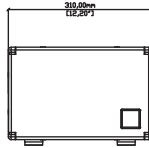

Sub 6

Ultra-compact sub-bass loudspeaker

Optimal Audio

SPECIFICATIONS

TYPE	: Sub-bass loudspeaker
FREQUENCY RESPONSE (with preset)	: 41Hz - 200Hz ± 3dB
	: -10dB @ 37Hz
DRIVERS	: LF: 6.5" (165mm)
RATED POWER	: 200W (AES) 800W (peak)
NOMINAL IMPEDANCE	: 8Ω
SENSITIVITY (1W/1m)	: 88dB (Half Space)
MAXIMUM SPL	: 112dB (cont) 118dB (peak) (Half Space)
RECOMMENDED AMP	: SmartAmp 30
ENCLOSURE	: MDF
FINISH	: Black or white textured paint
PROTECTIVE GRILLE	: Perforated steel
CONNECTORS	: Euroblock
FITTINGS	: 16 x M8, inset bolts
DIMENSIONS	: (W) 200mm x (H) 310mm x (D) 400mm
	: not including feet (12mm)
	: (W) 7.9" x (H) 12.2" x (D) 15.7"
	: not including feet (0.4")
WEIGHT	: 11.5Kg (25.3lbs)
ACCESSORIES (available separately)	: Sub Bracket (Pair)
	: M8 Eye Bolt